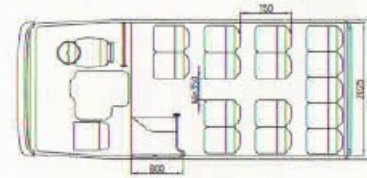

# TECHNICAL SPECIFICATION

Model	10.50C	10.50E
Wheelbase (mm)	2750	3350
Overall Length (mm)	4885	5800
Front Overhang (mm)	1005	1005
Rear Overhang (mm)	1185	1445
Min. Turning Radius (m)	5.35	6.6
Max. GVW (Kgs)	5400	5400
Min. Ground Clearance (mm)	210	210
Engine Type	E 483 TCI - BSIII E 483 CRS - BSIV	
Displacement	3298 cc	
Maximum Power	70 KW(95 HP) @ 3200 rpm- BSIII 70 KW(95HP) @ 2600 rpm- BSIV	
Maximum Torque	285 Nm (28.5Mkg) @ 1445 rpm- BSIII 300 Nm (30Mkg) @ 1600 rpm- BSIV	
Bore x Stroke	100 mm x 105 mm	
Air Cleaner	Dry type	
Clutch	275 mm Dia. Single dry plate diaphragm type, hydraulic assisted	
Transmission	5 forward sychromesh & 1 reverse constant mesh.	
Frame	Ladder type 'C' channel : Web-181 mm x Flange- 65 mm x Thickness - 5 mm	
Suspension	Semi-Elliptical laminated leaf spring with Hydraulic double - acting telescopic type shock absorbers at front & rear	
Steering	Re-Circulated ball & nut type. Adjustable steering column (Tiltable & Telescopic)	
Service Brakes	Hydraulic vacuum assisted divided line brakes	
Tyres	8.25 x 16 (14 PR)	
System Voltage	12V	
Battery	130AH	
Alternator	75Amp	
Fuel Tank	60 Lts.	

# SUGGESTED SEAT LAYOUTS

Model : 10.50 C  
WB : 2750 mm  
Seating Capacity (STD) : 15+1+1

Model : 10.50 C  
WB : 2750 mm  
Seating Capacity (HHR) : 15+1+1

Model : 10.50 C  
WB : 2750 mm  
Seating Capacity (PUSH BACK) : 9+1+1

Model : 10.50 E  
WB : 3350 mm  
Seating Capacity (STD) : 23+1+1

Model : 10.50 E  
WB : 3350 mm  
Seating Capacity (HHR) : 19+1+1

Model : 10.50 E  
WB : 3350 mm  
Seating Capacity (PUSH BACK) : 12+1+1