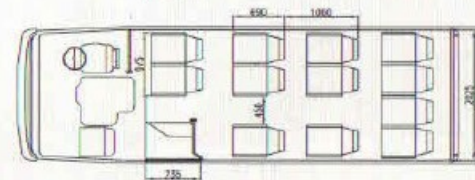

# TECHNICAL SPECIFICATION

Model	10.50C	10.50E
Wheelbase (mm)	2750	3350
Overall Length (mm)	4885	5800
Front Overhang (mm)	1005	1005
Rear Overhang (mm)	1185	1445
Min. Turning Radius (m)	5.35	6.6
Max. GVW (Kgs)	5400	5400
Min. Ground Clearance (mm)	210	210
Engine Type	E 483 TCI - BSIII E 483 CRS - BSIV	
Displacement	3298 cc	
Maximum Power	70 KW(95 HP) @ 3200 rpm- BSIII 70 KW(95HP) @ 2600 rpm- BSIV	
Maximum Torque	285 Nm (28.5Mkg) @ 1445 rpm- BSIII 300 Nm (30Mkg) @ 1600 rpm- BSIV	
Bore x Stroke	100 mm x 105 mm	
Air Cleaner	Dry type	
Clutch	275 mm Dia. Single dry plate diaphragm type, hydraulic assisted	
Transmission	5 forward sychromesh & 1 reverse constant mesh.	
Frame	Ladder type 'C' channel : Web-181 mm x Flange- 65 mm x Thickness - 5 mm	
Suspension	Semi-Elliptical laminated leaf spring with Hydraulic double - acting telescopic type shock absorbers at front & rear	
Steering	Re-Circulated ball & nut type. Adjustable steering column (Tiltable & Telescopic)	
Service Brakes	Hydraulic vacuum assisted divided line brakes	
Tyres	8.25 x 16 (14 PR)	
System Voltage	12V	
Battery	130AH	
Alternator	75Amp	
Fuel Tank	60 Lts.	

# SUGGESTED SEAT LAYOUTS

Model : 10.50 C  
WB : 2750 mm  
Seating Capacity (STD) : 15+1+1

Model : 10.50 C  
WB : 2750 mm  
Seating Capacity (HHR) : 15+1+1

Model : 10.50 C  
WB : 2750 mm  
Seating Capacity (PUSH BACK) : 9+1+1

Model : 10.50 E  
WB : 3350 mm  
Seating Capacity (STD) : 23+1+1

Model : 10.50 E  
WB : 3350 mm  
Seating Capacity (HHR) : 19+1+1

Model : 10.50 E  
WB : 3350 mm  
Seating Capacity (PUSH BACK) : 12+1+1