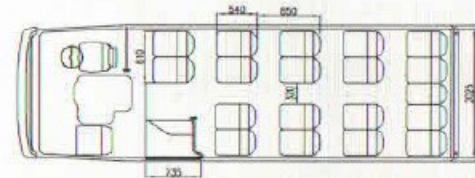

# TECHNICAL SPECIFICATION

Model	10.50C	10.50E
Wheelbase (mm)	2750	3350
Overall Length (mm)	4885	5800
Front Overhang (mm)	1005	1005
Rear Overhang (mm)	1185	1445
Min. Turning Radius (m)	5.35	6.6
Max. GVW (Kgs)	5400	5400
Min. Ground Clearance (mm)	210	210
Engine Type	E 483 TCI - BSIII E 483 CRS - BSIV	
Displacement	3298 cc	
Maximum Power	70 KW(95 HP) @ 3200 rpm- BSIII 70 KW(95HP) @ 2600 rpm- BSIV	
Maximum Torque	285 Nm (28.5Mkg) @ 1445 rpm- BSIII 300 Nm (30Mkg) @ 1600 rpm- BSIV	
Bore x Stroke	100 mm x 105 mm	
Air Cleaner	Dry type	
Clutch	275 mm Dia. Single dry plate diaphragm type, hydraulic assisted	
Transmission	5 forward sychromesh & 1 reverse constant mesh.	
Frame	Ladder type 'C' channel : Web-181 mm x Flange- 65 mm x Thickness - 5 mm	
Suspension	Semi-Elliptical laminated leaf spring with Hydraulic double - acting telescopic type shock absorbers at front & rear	
Steering	Re-Circulated ball & nut type. Adjustable steering column (Tiltable & Telescopic)	
Service Brakes	Hydraulic vacuum assisted divided line brakes	
Tyres	8.25 x 16 (14 PR)	
System Voltage	12V	
Battery	130AH	
Alternator	75Amp	
Fuel Tank	60 Lts.	

# SUGGESTED SEAT LAYOUTS

Model : 10.50 C  
WB : 2750 mm  
Seating Capacity (STD) : 15+1+1

Model : 10.50 C  
WB : 2750 mm  
Seating Capacity (HHR) : 15+1+1

Model : 10.50 C  
WB : 2750 mm  
Seating Capacity (PUSH BACK) : 9+1+1

Model : 10.50 E  
WB : 3350 mm  
Seating Capacity (STD) : 23+1+1

Model : 10.50 E  
WB : 3350 mm  
Seating Capacity (HHR) : 19+1+1

Model : 10.50 E  
WB : 3350 mm  
Seating Capacity (PUSH BACK) : 12+1+1